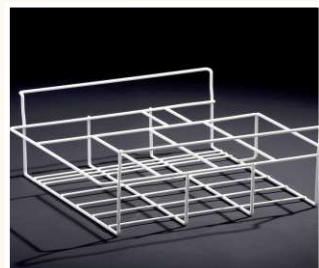

Spare Parts Catalog
Horizontal Models

Derby

EK36, EK46 , EK47C

EK36

Item 932 105 05

Features:

- Outside thermometer
- Lock
- No baskets

Height: 883 mm
 Depth: 650 mm
 Width: 750 mm

F68

Item 967 201 05

Features:

- Outside thermometer
- Lock
- No baskets

Height: 875 mm
 Depth: 650 mm
 Width: 1770 mm

EK26, EK36, EK46, EK56, EK66

Standard basket, 225 mm wide - item 280.398

Standard basket, 270 mm wide - item 280.400

Divider for basket 280.398
Item 280.442

Divider for basket 280.400
Item 280.443

Scoop Ice Basket, 4 rooms - item 280.617

Scoop Ice Basket, 5 rooms, item 280.618

Basket for ice buckets, 11 rooms total
Item 280.601 Left side / Item 280.602 Right side

Scoop Ice Basket, item 280.567

Plastic top for basket 280.567
Item 280.496

EK26, EK36, EK46, EK56, EK66

Light Canopy neutral, fit all models, branding optional

Serve Over Glass Counter

For 200 ltr:	115V - 760.575	ltr: 230V - 760.556
For 300 ltr:	115V - 760.576	ltr: 230V - 760.557
For 400 ltr:	115V - 760.577	ltr: 230V - 760.558
For 500 ltr:	115V - 760.578	ltr: 230V - 760.559
For 600 ltr:	115V - 760.579	ltr: 230V - 760.560