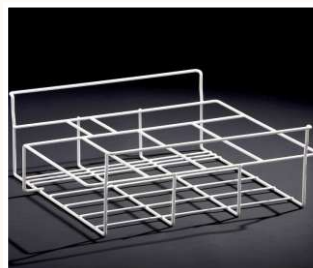

Spare Parts Catalog
Horizontal Models

Derby

EK36, EK46 , EK47C

EK36

Item 932 105 05

Features:

- Outside thermometer
- Lock
- No baskets

Height: 883 mm
 Depth: 650 mm
 Width: 750 mm

F68

Item 967 201 05

Features:

- Outside thermometer
- Lock
- No baskets

Height: 875 mm
 Depth: 650 mm
 Width: 1770 mm

EK26, EK36, EK46, EK56, EK66

Standard basket, 225 mm wide - item 280.398

Standard basket, 270 mm wide - item 280.400

Divider for basket 280.398
Item 280.442

Divider for basket 280.400
Item 280.443

Scoop Ice Basket, 4 rooms - item 280.617

Scoop Ice Basket, 5 rooms, item 280.618

Basket for ice buckets, 11 rooms total
Item 280.601 Left side / Item 280.602 Right side

Scoop Ice Basket, item 280.567

Plastic top for basket 280.567
Item 280.496

EK26, EK36, EK46, EK56, EK66

Light Canopy neutral, fit all models, branding optional

Serve Over Glass Counter

For 200 ltr:	115V - 760.575	ltr: 230V - 760.556
For 300 ltr:	115V - 760.576	ltr: 230V - 760.557
For 400 ltr:	115V - 760.577	ltr: 230V - 760.558
For 500 ltr:	115V - 760.578	ltr: 230V - 760.559
For 600 ltr:	115V - 760.579	ltr: 230V - 760.560