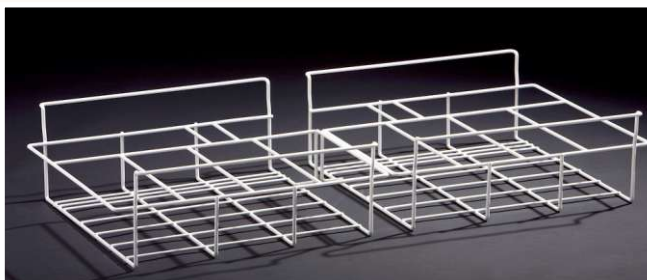

Spare Parts Catalog
Horizontal Models

Derby

EK36, EK46 , EK47C

EK36

Item 932 105 05

Features:

- Outside thermometer
- Lock
- No baskets

Height: 883 mm
 Depth: 650 mm
 Width: 750 mm

F68

Item 967 201 05

Features:

- Outside thermometer
- Lock
- No baskets

Height: 875 mm
 Depth: 650 mm
 Width: 1770 mm

EK26, EK36, EK46, EK56, EK66

Standard basket, 225 mm wide - item 280.398

Standard basket, 270 mm wide - item 280.400

Divider for basket 280.398
Item 280.442

Divider for basket 280.400
Item 280.443

Scoop Ice Basket, 4 rooms - item 280.617

Scoop Ice Basket, 5 rooms, item 280.618

Basket for ice buckets, 11 rooms total
Item 280.601 Left side / Item 280.602 Right side

Scoop Ice Basket, item 280.567

Plastic top for basket 280.567
Item 280.496

EK26, EK36, EK46, EK56, EK66

Light Canopy neutral, fit all models, branding optional

Serve Over Glass Counter

For 200 ltr:	115V - 760.575	ltr: 230V - 760.556
For 300 ltr:	115V - 760.576	ltr: 230V - 760.557
For 400 ltr:	115V - 760.577	ltr: 230V - 760.558
For 500 ltr:	115V - 760.578	ltr: 230V - 760.559
For 600 ltr:	115V - 760.579	ltr: 230V - 760.560